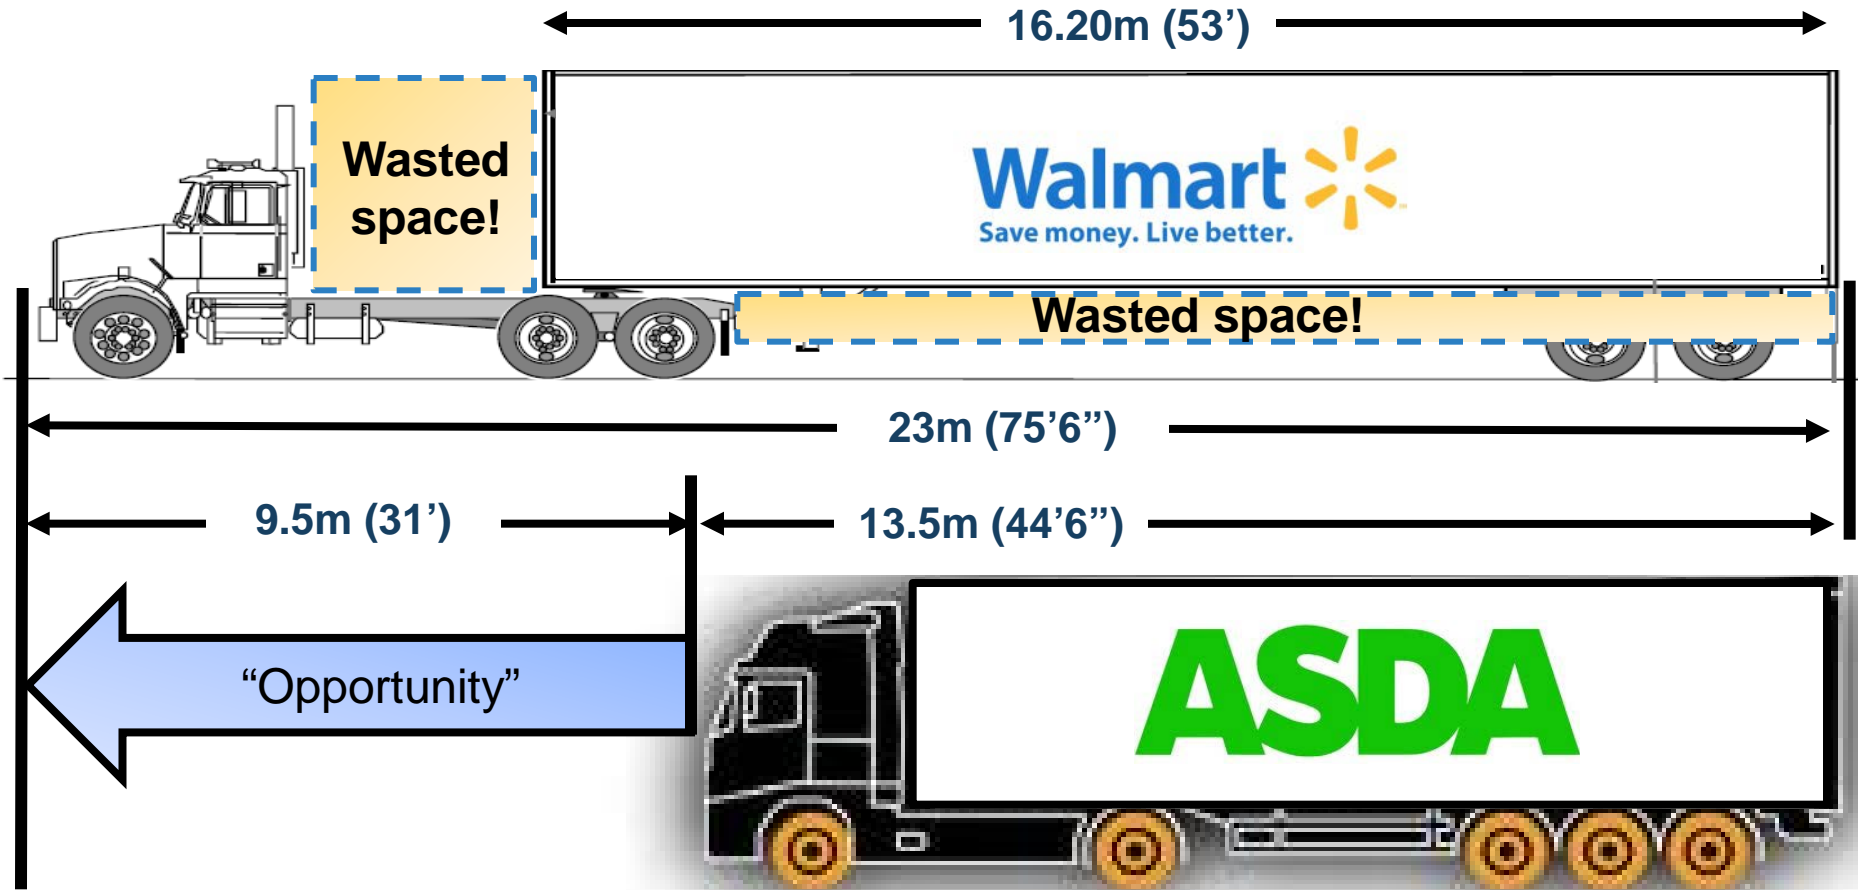

Our Reality – Increasing Complexity!

UK vs. Canadian Standard

UK restrictions ensure maximum use of space within legislation

Our Response – Supercube Trailer!

- Collaboration with multiple partners yields:
 - 60’6” trailer that meets provincial regulations
 - >28% more cube than standard 53’ trailer
 - >40% more cube when drome box is included