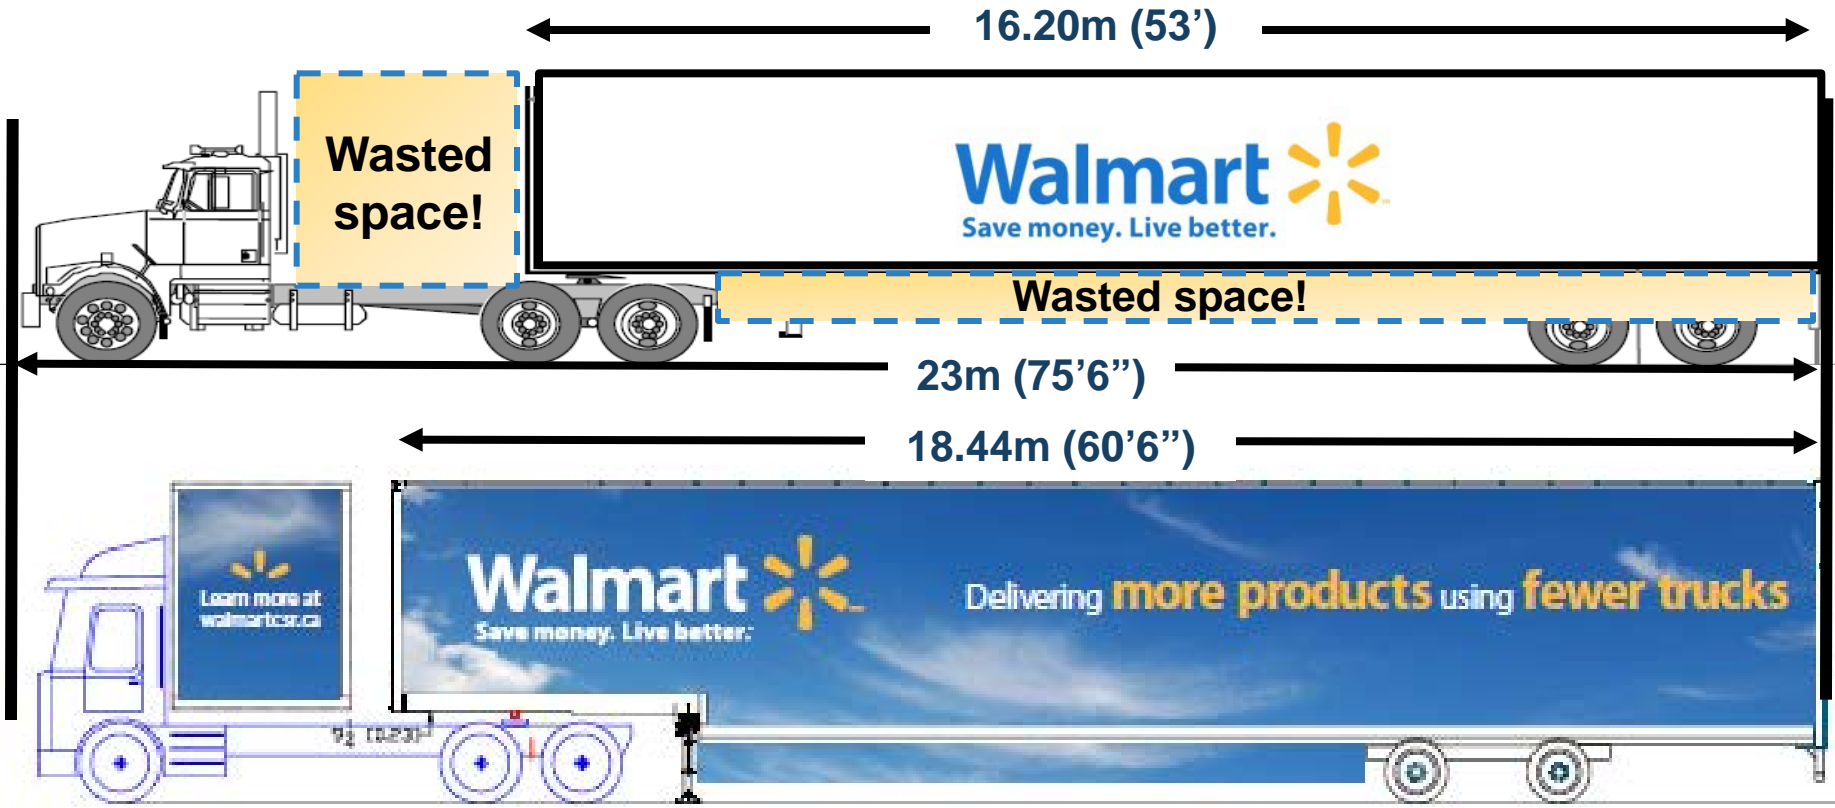

Our Reality – Increasing Complexity!

UK vs. Canadian Standard

UK restrictions ensure maximum use of space within legislation

Our Response – Supercube Trailer!

- Collaboration with multiple partners yields:
 - 60’6” trailer that meets provincial regulations
 - >28% more cube than standard 53’ trailer
 - >40% more cube when drome box is included

Cubic metres (feet)	16.2m (53') Conventional Trailer	18.44m (60'6") Super Cube Trailer
Trailer	1189 (3,900)	1555 (5,100)
Drome	-	158 (521)
Total	1189 (3,900)	1713 (5,621)

Meet the changing needs of our business through sustainability leadership!