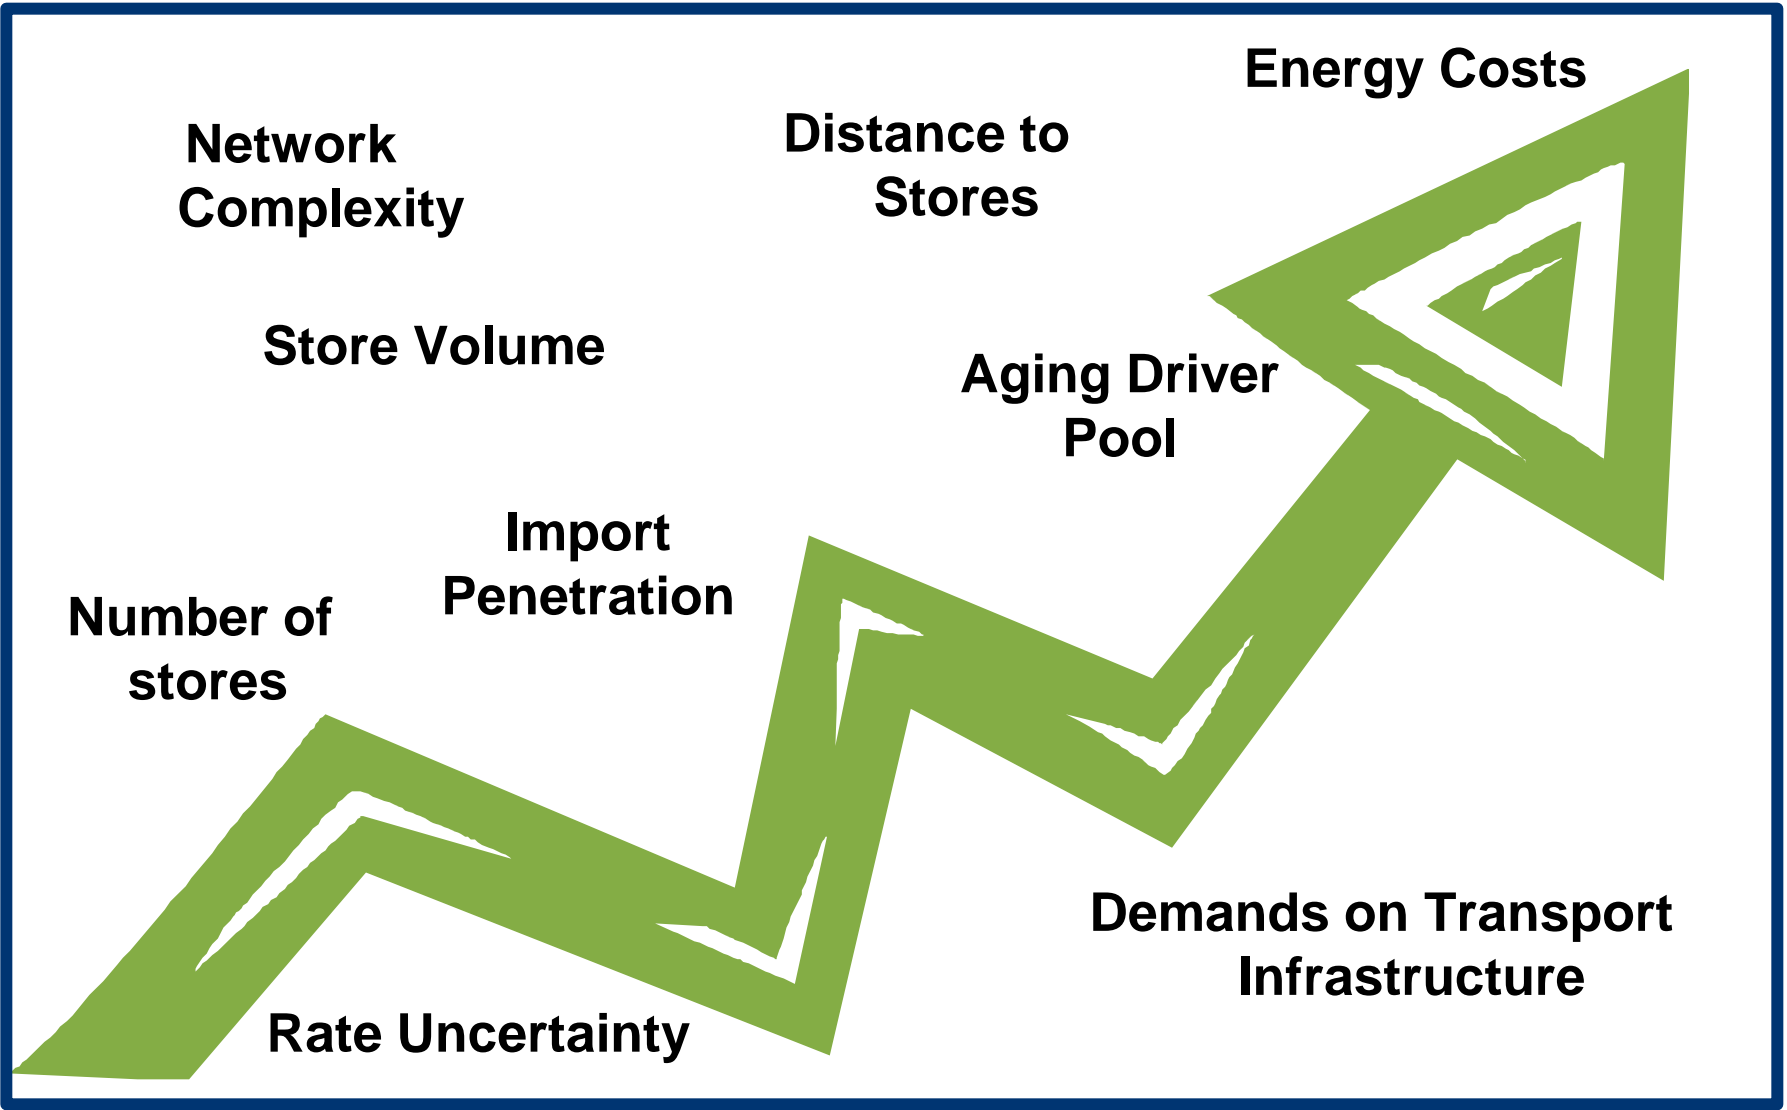

Our Reality – Increasing Complexity!

UK vs. Canadian Standard

UK restrictions ensure maximum use of space within legislation

Our Response – Supercube Trailer!

- Collaboration with multiple partners yields:
 - 60’6” trailer that meets provincial regulations
 - >28% more cube than standard 53’ trailer
 - >40% more cube when drome box is included